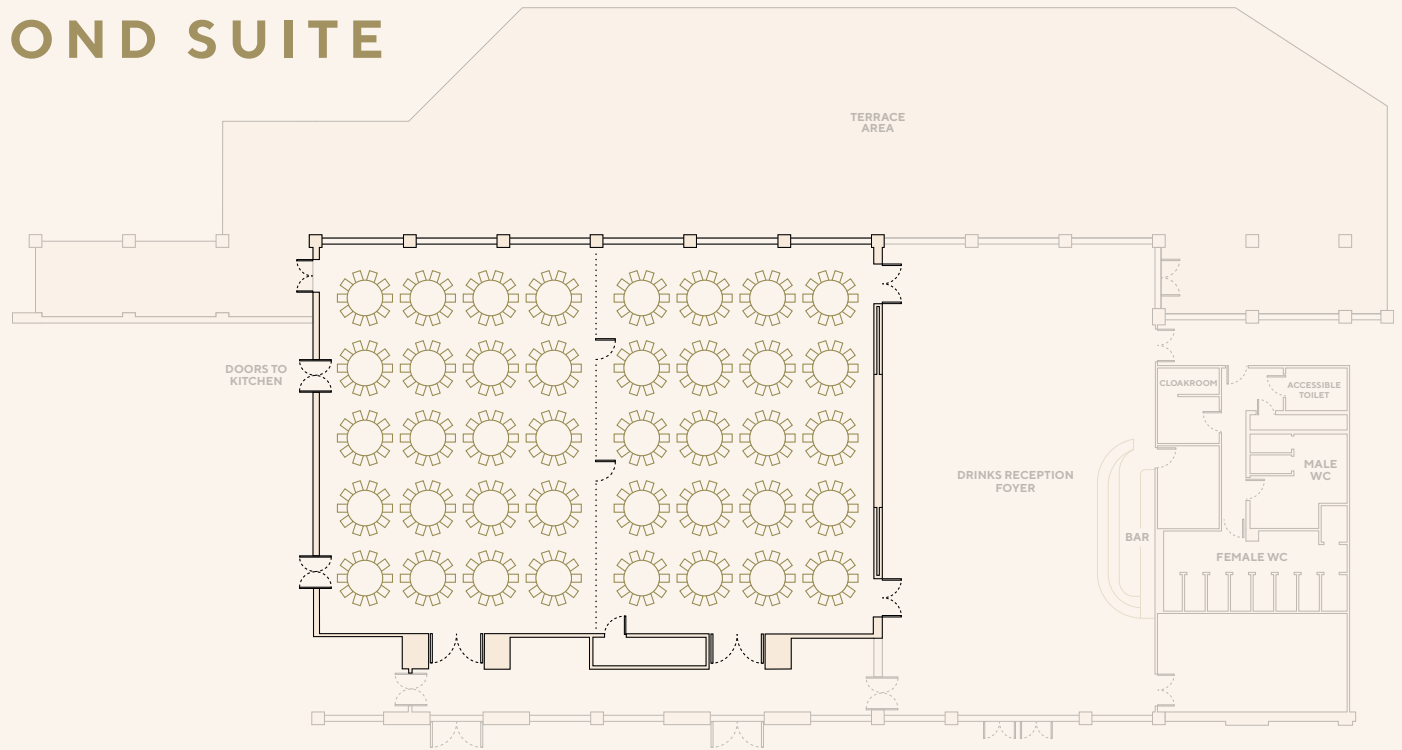

## LOCH LOMOND SUITE

**AREA SIZE**  
 431 sq.m (24.9m x 17.3m)  
 Ceiling Height: 4.9m

**BANQUETING**  
 400

**DINNER DANCE**  
 340

**COCKTAIL RECEPTION**  
 515

**THEATRE**  
 600

BACK

LOCH FYNE SUITE

LOCH LOMOND SUITE

LOCH FYNE SUITE

LOCH KATRINE SUITE

THE LIBRARY

MORNING ROOM

CINEMA