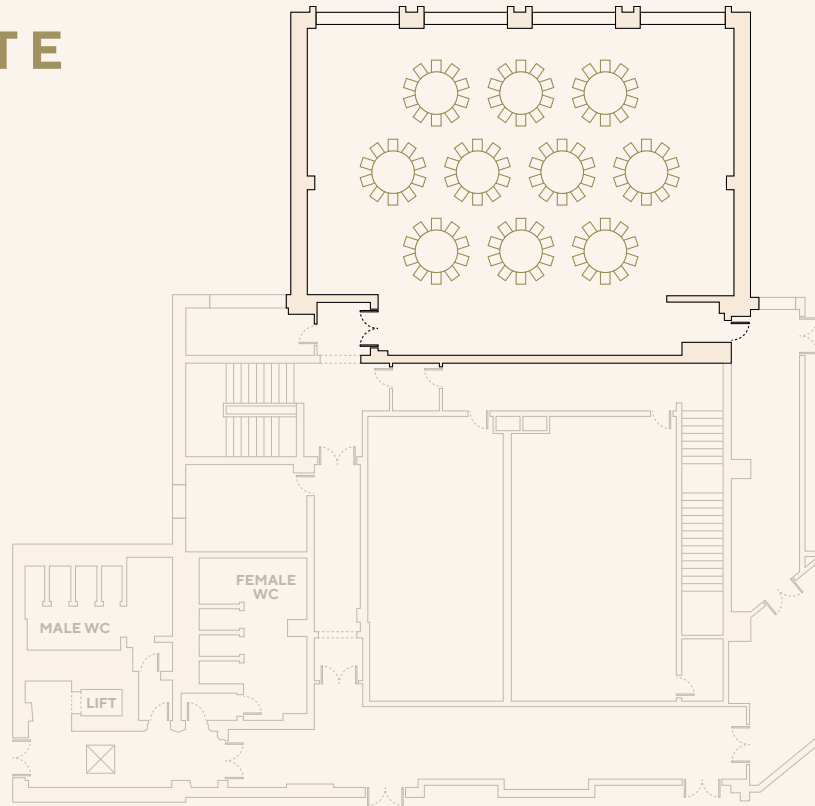

## LOCH KATRINE SUITE

**AREA SIZE**  
 143 sq.m (15.9m x 9m)  
 Ceiling Height: 8.4m

**BANQUETING**  
 100

**DINNER DANCE**  
 70

**THEATRE**  
 200

BACK

THE LIBRARY

LOCH LOMOND SUITE