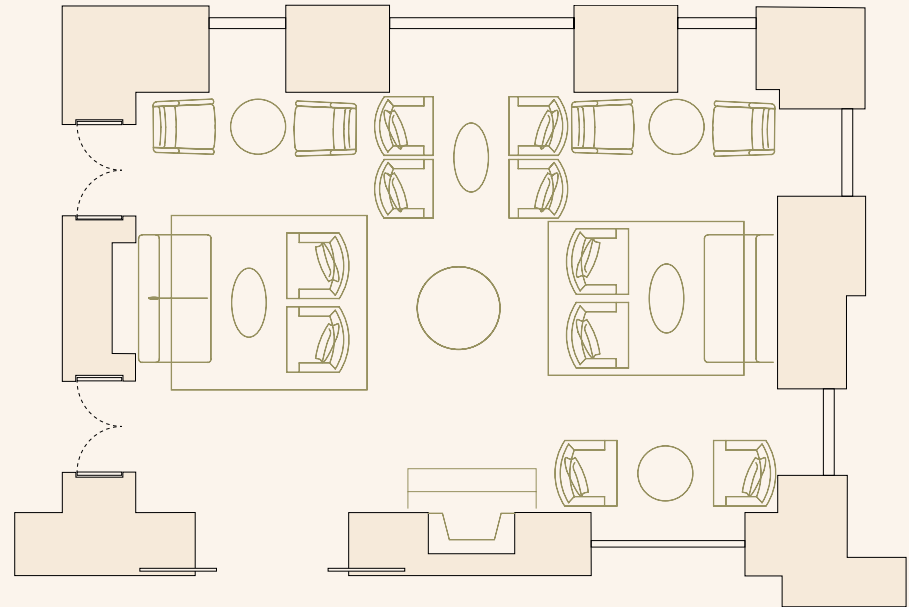

CAMERON HOUSE

ON LOCH LOMOND

WELCOME

EVENT ROOMS

PRIVATE DINING

HOTEL

DINING

INCENTIVES AND
TEAM BUILDING

CAMERON SPA

CAMERON
LEISURE CLUB

GOLF

FIND US

THE LIBRARY

AREA SIZE

48 sq.m (6m x 8m)
Ceiling Height: 4m

MAXIMUM CAPACITY

30

COCKTAIL RECEPTION

30

BACK

MORNING ROOM

LOCH LOMOND SUITE

LOCH FYNE SUITE

LOCH KATRINE SUITE

THE LIBRARY

MORNING ROOM

CINEMA