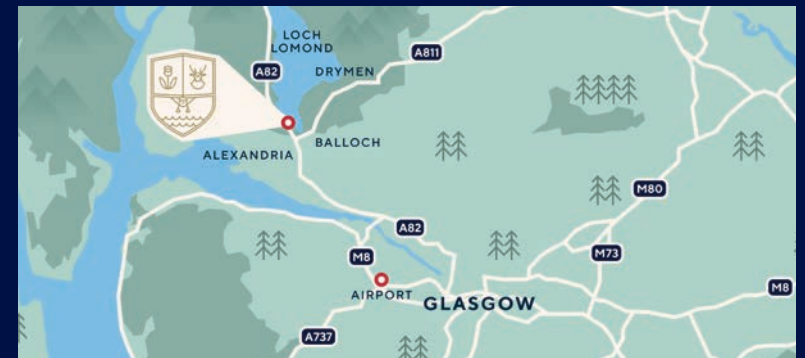

CAMERON HOUSE

ON LOCH LOMOND

WELCOME

EVENT ROOMS

PRIVATE DINING

HOTEL

DINING

INCENTIVES AND
TEAM BUILDING

CAMERON SPA

CAMERON
LEISURE CLUB

GOLF

FIND US

THE WARMEST OF WELCOMES AWAITS YOU AT CAMERON HOUSE

MAKE A GRAND ENTRANCE

You can reach us by car, coach or luxury motor cruiser. Or for a truly memorable start to your stay, may we suggest the seaplane?

From Glasgow Airport, follow the M8 towards Greenock, leave at J30 for the Erskine Bridge, over the bridge join the A82 and follow signs for Loch Lomond and Crianlarich. Approximately 14 miles on at The Balloch roundabout, follow signs for Luss. The hotel is 1 mile on the right.

DISTANCE

Edinburgh: 1 hour
and 10 minutes
Glasgow: 25 minutes

Dumbarton: 10 minutes
Balloch: 5 minutes

TRANSPORT

Rail: Balloch – 5 minutes
Air: Glasgow – 20 minutes
Bus: Balloch – 5 minutes